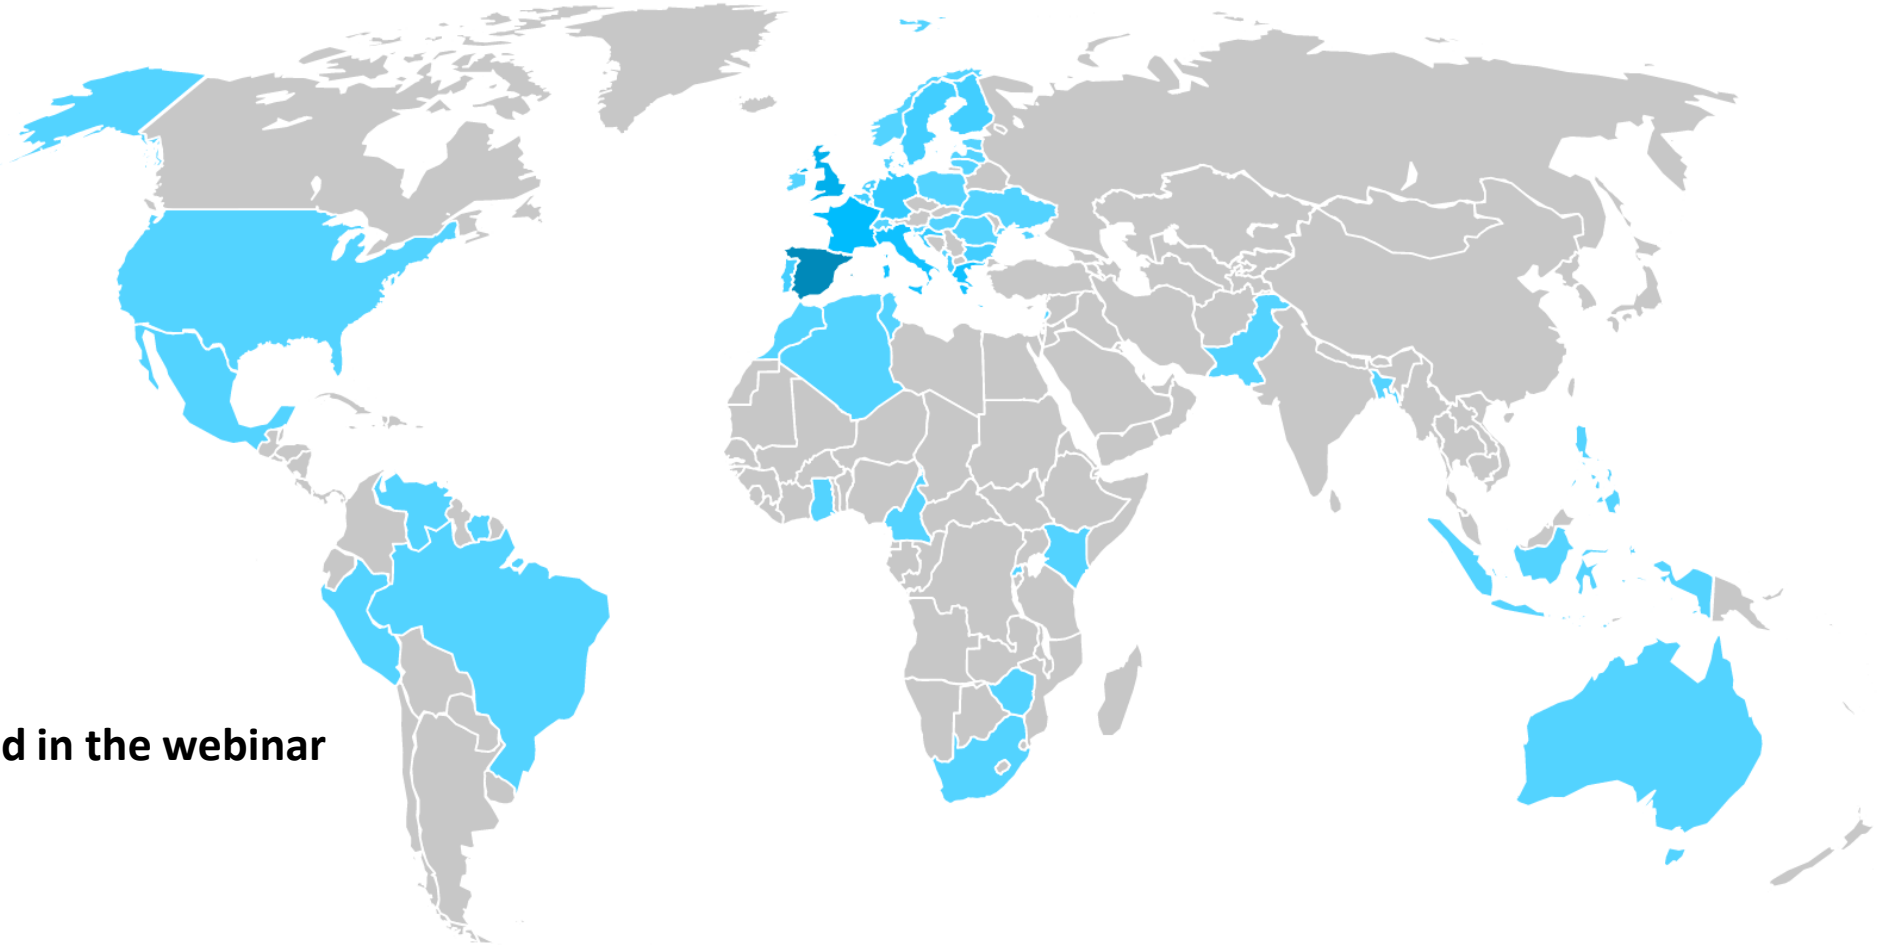

**Participants registered in the webinar
+350 people**