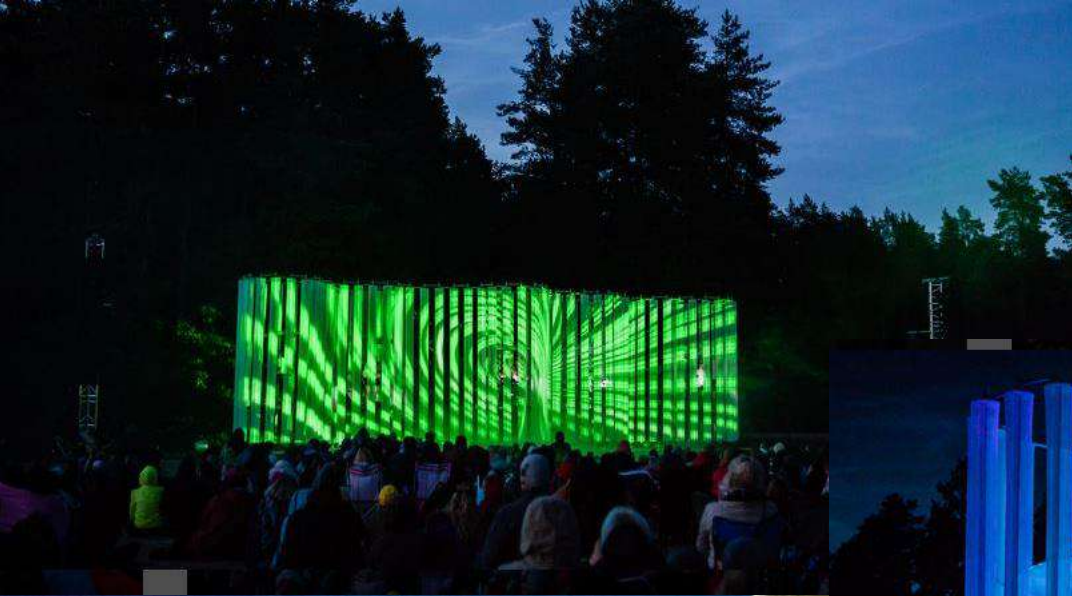

A large, cylindrical stone tower is illuminated at night. A bright light projection on the tower's facade depicts a bear's face, looking towards the viewer. Several small, glowing windows are visible on the upper part of the tower. The background is a dark blue night sky with some silhouettes of trees.

# ART EVENTS TO ATTRACT TO VISITORS

GOING  
FOR  
THE  
SPECTACULAR

A photograph of Raseborg Castle at night. The castle's stone walls are illuminated with a vibrant light art projection. The projection features a large, abstract, multi-colored shape that resembles a stylized 'R' or a similar letter, with colors ranging from yellow and orange to blue and purple. The castle's architecture, including a tower with small windows, is visible in the background. In the foreground, a large crowd of people is gathered, their silhouettes and some glowing devices (like smartphones) visible against the dark night. The overall scene is a blend of historical architecture and modern digital art.

# LIGHT ART IN RASEBORG CASTLE: REFLECTION OF HISTORY

THE HERO  
WHAT IS TO COME?

*Bombus hypnorum*

Photo: Sami Karjalainen

Concept from Latvia  
Art+Nature Conservation =  
Nature Concert Hall