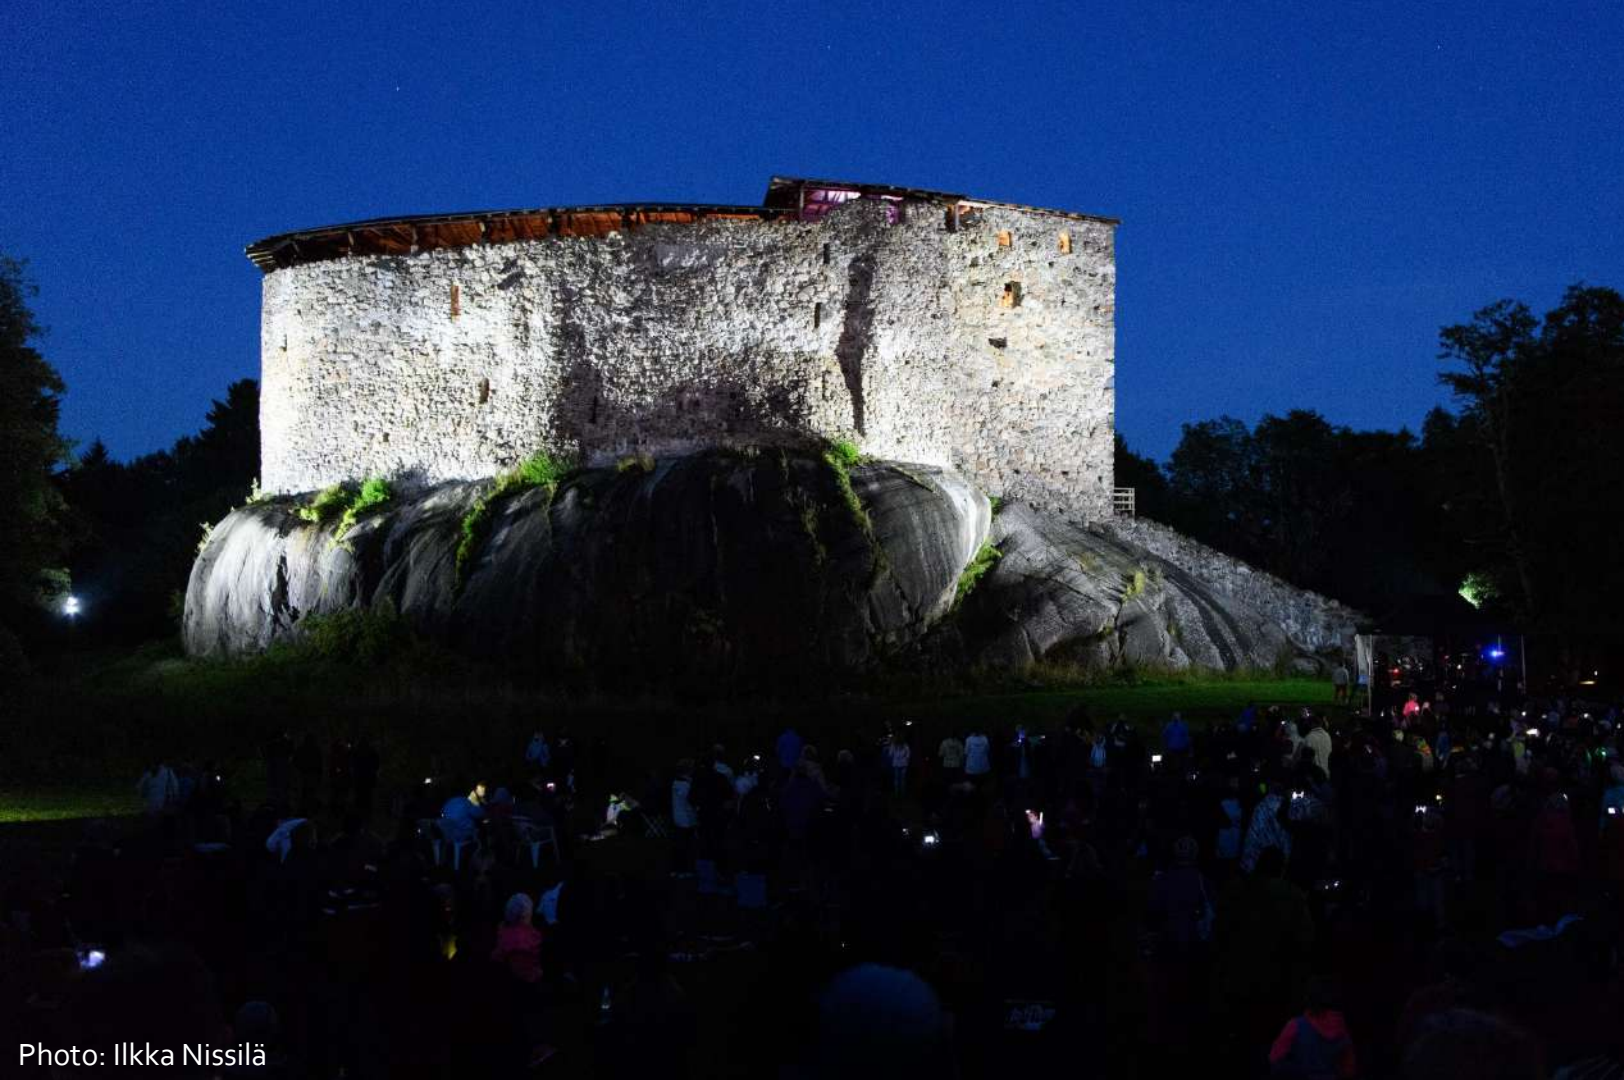

A large, cylindrical stone tower is illuminated at night. A bright light projection on the tower's facade depicts a bear's face, looking towards the viewer. Several small, glowing windows are visible on the upper part of the tower. The background is a dark blue night sky with some silhouettes of trees.

nature  
days 2017

4 Nature Days in 2017

Photo: Johan Hagström

# ART EVENTS TO ATTRACT TO VISITORS

GOING  
FOR  
THE  
SPECTACULAR

A photograph of Raseborg Castle at night. The castle's stone walls are illuminated with a vibrant light art projection. The projection features a large, abstract, multi-colored shape that resembles a stylized 'R' or a similar letter, with colors ranging from yellow and orange to blue and purple. The castle's architecture, including a tower with small windows, is visible in the background. In the foreground, a large crowd of people is gathered, their silhouettes and some glowing devices (like smartphones) visible against the dark night. The overall scene is a blend of historical architecture and modern digital art.